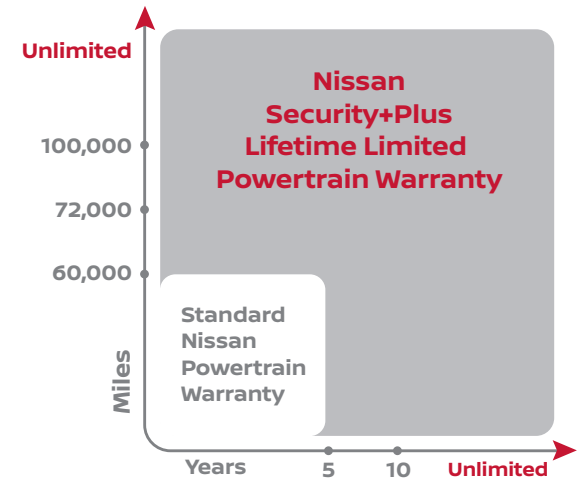

Security+Plus®

LIFETIME LIMITED POWERTRAIN WARRANTY

SMART QUESTIONS

VALUE-DRIVEN ANSWERS

What is this warranty?

Simply put, it's a new vehicle warranty that provides protection for the key component groups that are essential to keeping your Nissan running: Engine, Transmission/Transfer Case, and Drive Axle.

How much does it cost?

No cost to you. It is free and included with the purchase of your new Nissan. You pay only a $100 deductible on repairs per covered claim after the expiration of your Nissan Powertrain vehicle warranty.

How long does it last?

Valid for as long as you own your Nissan — unlimited time and unlimited miles. We want you to be our customer for life!

What do I have to do?

Follow the maintenance schedule detailed in the vehicle's owner's manual and keep copies of all maintenance and repair orders. And come back every 7 years for a complimentary Powertrain inspection.

LIFETIME = UNLIMITED TIME & MILES